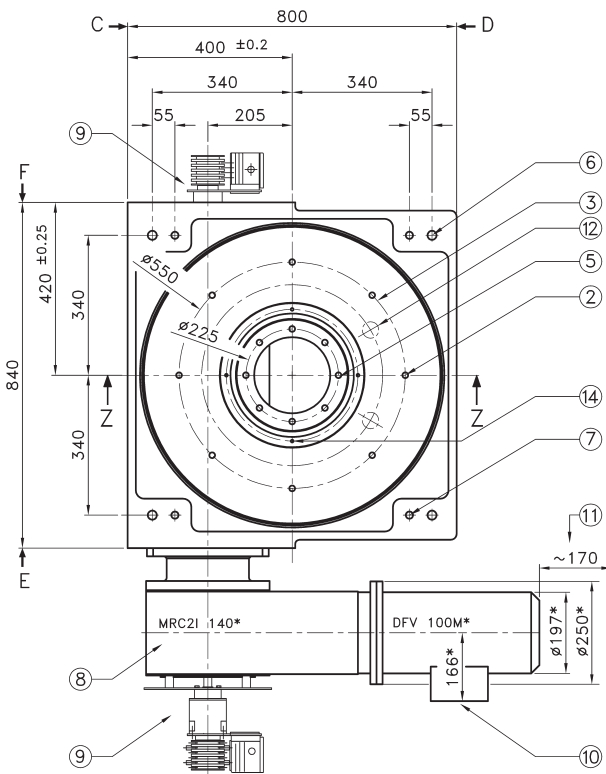

Serie TS

SOPAP

Tsa 880

TSa 880

* Dimensions depending on fitted motorisation.

3 years warranty on standard products.

Technical Characteristics

- ① Rotating
- ② 8 x M16 x 25 on Ø550
Positioning of an indexing station
- ③ Possible pinning on Ø550 Max. Depth 25
Undertaken by customer
- ④ Fix
- ⑤ 8 x M16 x 27 on Ø225
Fix
- ⑥ 4 x Ø22
Faces A and B
- ⑦ 4 x M20
Faces A and B
- ⑧ Reducer
- ⑨ Multi-tracks control unit,
mountable either on face F,
or reducer's side
- ⑩ Brake-motor
- ⑪ Space for disassembly
- ⑫ Access zone for followers' maintenance
- ⑬ 2 lubricators at 180°
- ⑭ 4 x M8 x 12 on Ø320
Positioning of an indexing station

Repeatability	$\pm 0,01$ mm on $R_s = 220$ mm
Indexing accuracy	$\pm 0,02$ mm on $R_s = 220$ mm
Maxi allowable axial load ABA	800 000 N
Maxi allowable tilting torque KMA	87 000 Nm
Maxi allowable radial load RBA	160 000 N
Weight with motorisation	~ 950 kg