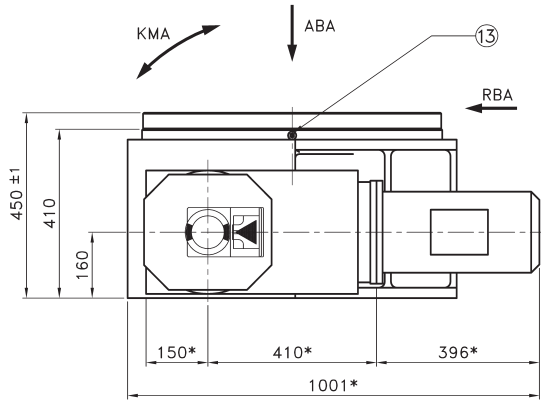

Serie TS

SOPAP

Tsa 880

TSa 880

* Dimensions depending on fitted motorisation.

3 years warranty on standard products.

Technical Characteristics

- ① Rotating
- ② 8 x M16 x 25 on Ø550
Positioning of an indexing station
- ③ Possible pinning on Ø550 Max. Depth 25
Undertaken by customer
- ④ Fix
- ⑤ 8 x M16 x 27 on Ø225
Fix
- ⑥ 4 x Ø22
Faces A and B
- ⑦ 4 x M20
Faces A and B
- ⑧ Reducer
- ⑨ Multi-tracks control unit,
mountable either on face F,
or reducer's side
- ⑩ Brake-motor
- ⑪ Space for disassembly
- ⑫ Access zone for followers' maintenance
- ⑬ 2 lubricators at 180°
- ⑭ 4 x M8 x 12 on Ø320
Positioning of an indexing station

Repeatability	$\pm 0,01$ mm on $R_s = 220$ mm
Indexing accuracy	$\pm 0,02$ mm on $R_s = 220$ mm
Maxi allowable axial load ABA	800 000 N
Maxi allowable tilting torque KMA	87 000 Nm
Maxi allowable radial load RBA	160 000 N
Weight with motorisation	~ 950 kg