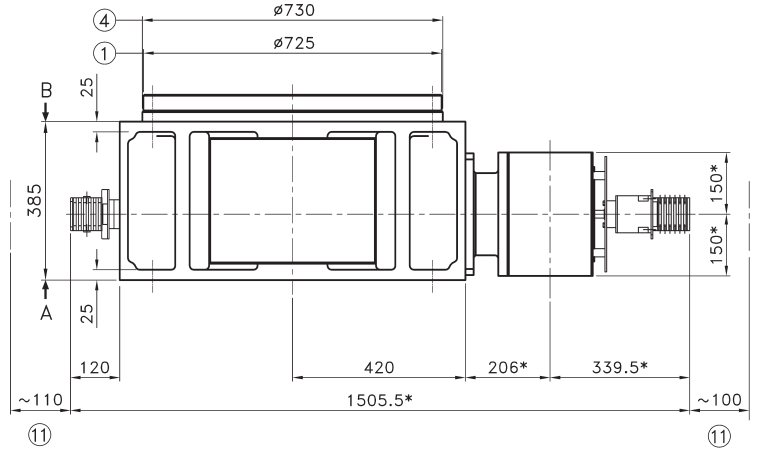

Serie TS

SOPAP

Tsa 880

TSa 880

* Dimensions depending on fitted motorisation.

3 years warranty on standard products.

Technical Characteristics

- ① Rotating
- ② 8 x M16 x 25 on Ø550
Positioning of an indexing station
- ③ Possible pinning on Ø550 Max. Depth 25
Undertaken by customer
- ④ Fix
- ⑤ 8 x M16 x 27 on Ø225
Fix
- ⑥ 4 x Ø22
Faces A and B
- ⑦ 4 x M20
Faces A and B
- ⑧ Reducer
- ⑨ Multi-tracks control unit,
mountable either on face F,
or reducer's side
- ⑩ Brake-motor
- ⑪ Space for disassembly
- ⑫ Access zone for followers' maintenance
- ⑬ 2 lubricators at 180°
- ⑭ 4 x M8 x 12 on Ø320
Positioning of an indexing station

Repeatability	$\pm 0,01$ mm on $R_s = 220$ mm
Indexing accuracy	$\pm 0,02$ mm on $R_s = 220$ mm
Maxi allowable axial load ABA	800 000 N
Maxi allowable tilting torque KMA	87 000 Nm
Maxi allowable radial load RBA	160 000 N
Weight with motorisation	~ 950 kg