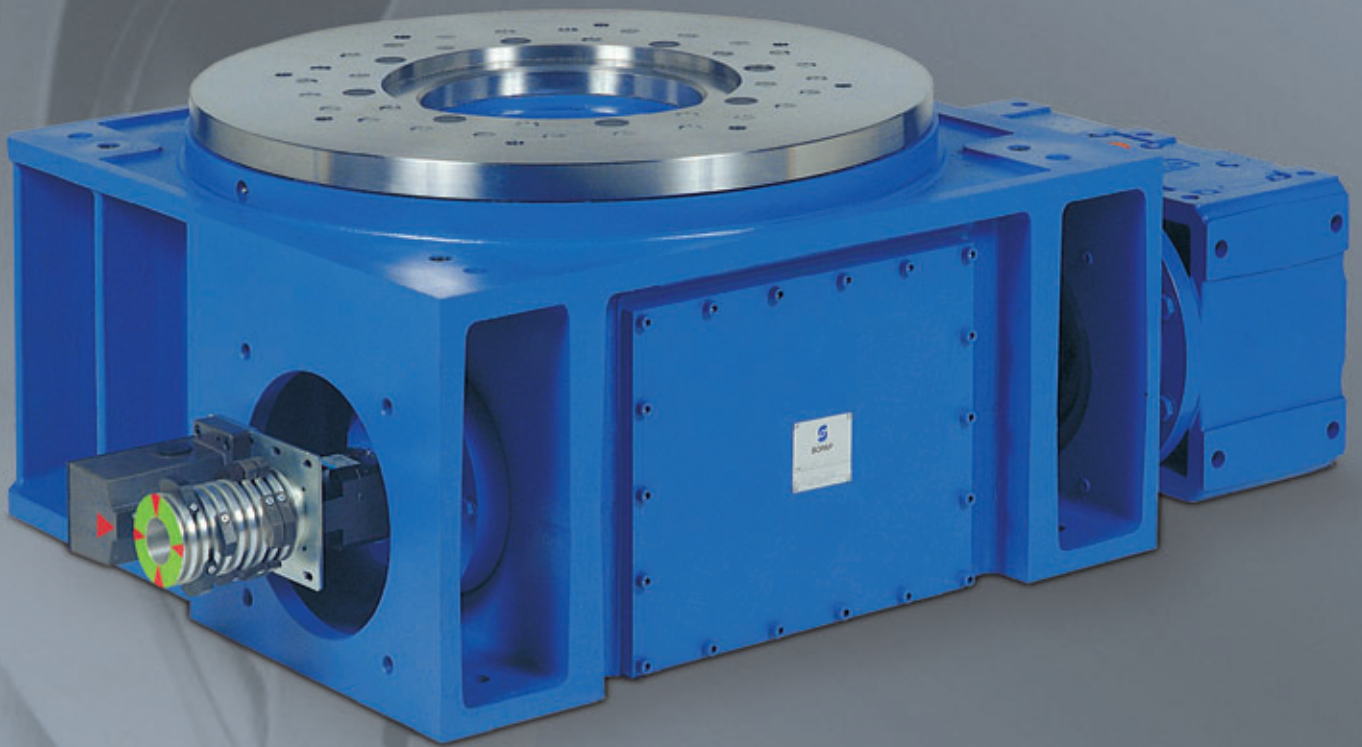

Serie TS

SOPAP

Tsa 880

TSa 880

* Dimensions depending on fitted motorisation.

3 years warranty on standard products.

Technical Characteristics

- ① Rotating
- ② 8 x M16 x 25 on Ø550
Positioning of an indexing station
- ③ Possible pinning on Ø550 Max. Depth 25
Undertaken by customer
- ④ Fix
- ⑤ 8 x M16 x 27 on Ø225
Fix
- ⑥ 4 x Ø22
Faces A and B
- ⑦ 4 x M20
Faces A and B
- ⑧ Reducer
- ⑨ Multi-tracks control unit,
mountable either on face F,
or reducer's side
- ⑩ Brake-motor
- ⑪ Space for disassembly
- ⑫ Access zone for followers' maintenance
- ⑬ 2 lubricators at 180°
- ⑭ 4 x M8 x 12 on Ø320
Positioning of an indexing station