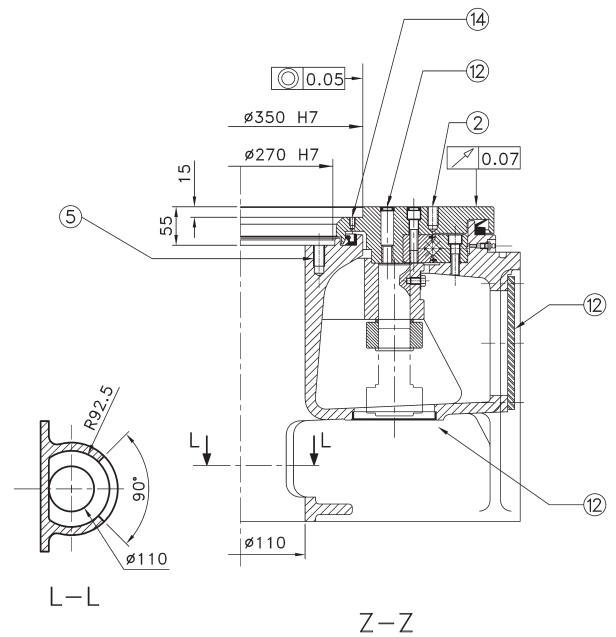

Serie TS

SOPAP

Tsa 880

TSa 880

* Dimensions depending on fitted motorisation.

3 years warranty on standard products.

Technical Characteristics

- ① Rotating
- ② 8 x M16 x 25 on Ø550
Positioning of an indexing station
- ③ Possible pinning on Ø550 Max. Depth 25
Undertaken by customer
- ④ Fix
- ⑤ 8 x M16 x 27 on Ø225
Fix
- ⑥ 4 x Ø22
Faces A and B
- ⑦ 4 x M20
Faces A and B
- ⑧ Reducer
- ⑨ Multi-tracks control unit,
mountable either on face F,
or reducer's side
- ⑩ Brake-motor
- ⑪ Space for disassembly
- ⑫ Access zone for followers' maintenance
- ⑬ 2 lubricators at 180°
- ⑭ 4 x M8 x 12 on Ø320
Positioning of an indexing station

Repeatability	$\pm 0,01$ mm on $R_s = 220$ mm
Indexing accuracy	$\pm 0,02$ mm on $R_s = 220$ mm
Maxi allowable axial load ABA	800 000 N
Maxi allowable tilting torque KMA	87 000 Nm
Maxi allowable radial load RBA	160 000 N
Weight with motorisation	~ 950 kg

ABA, KMA, RBA:
Capacity of cross-roller-bearing

Number of stations	2 - 3 - 6	4 - 8 TP	5 - 10	12
Positioning of followers on indexing stations				
Quantity of followers	6	8	10	12

TP: Programmable Table
Further Number of Stations on Request