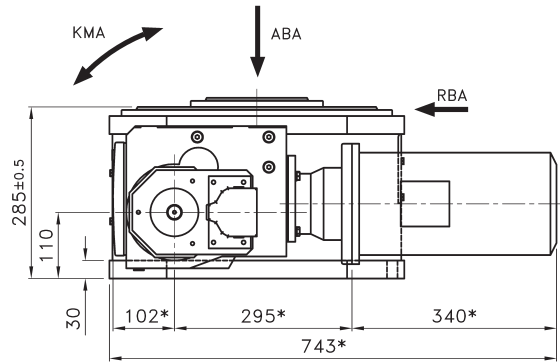

Serie TS

SOPAP

Tsa 580

TSa 580

* Dimensions depending on fitted motorisation.

3 years warranty on standard products.

Technical Characteristics

- ① Rotating
- ② 8 x M12 x 20 on Ø340
Positioning of an indexing station
- ③ Possible pinning on Ø340 max. depth 20
Undertaken by customer
- ④ Fix
- ⑤ 4 x M12 x 20 on Ø110
Fix
- ⑥ 4 x M16 x 35
Face C
- ⑦ 4 x Ø17.5
Faces A and B
- ⑧ Reducer
- ⑨ Multi-tracks control unit,
mountable either on face F,
or reducer's side
- ⑩ Brake-motor
- ⑪ Space for disassembly
- ⑫ Access zone for followers' maintenance

Repeatability	$\pm 0,01$ mm on $R_s = 145$ mm
Indexing accuracy	$\pm 0,02$ mm on $R_s = 145$ mm
Maxi allowable axial load ABA	30 000 N
Maxi allowable tilting torque KMA	3 000 Nm
Maxi allowable radial load RBA	20 000 N
Weight with motorisation	~ 290 kg