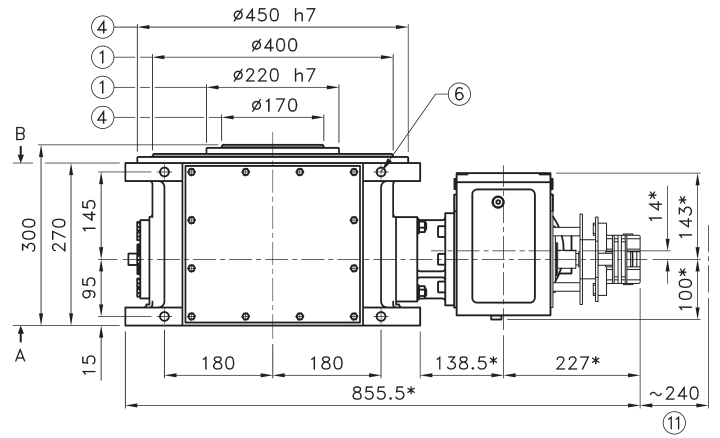

Serie TS

SOPAP

Tsa 580

TSa 580

* Dimensions depending on fitted motorisation.

3 years warranty on standard products.

Technical Characteristics

- ① Rotating
- ② 8 x M12 x 20 on Ø340
Positioning of an indexing station
- ③ Possible pinning on Ø340 max. depth 20
Undertaken by customer
- ④ Fix
- ⑤ 4 x M12 x 20 on Ø110
Fix
- ⑥ 4 x M16 x 35
Face C
- ⑦ 4 x Ø17.5
Faces A and B
- ⑧ Reducer
- ⑨ Multi-tracks control unit,
mountable either on face F,
or reducer's side
- ⑩ Brake-motor
- ⑪ Space for disassembly
- ⑫ Access zone for followers' maintenance

Repeatability	$\pm 0,01$ mm on $R_s = 145$ mm
Indexing accuracy	$\pm 0,02$ mm on $R_s = 145$ mm
Maxi allowable axial load ABA	30 000 N
Maxi allowable tilting torque KMA	3 000 Nm
Maxi allowable radial load RBA	20 000 N
Weight with motorisation	~ 290 kg