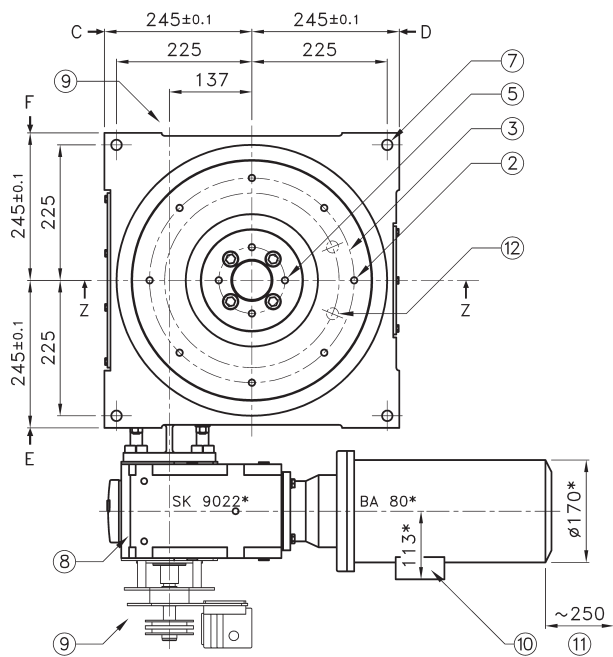

Serie TS

SOPAP

Tsa 580

TSa 580

* Dimensions depending on fitted motorisation.

3 years warranty on standard products.

Technical Characteristics

- ① Rotating
- ② 8 x M12 x 20 on Ø340
Positioning of an indexing station
- ③ Possible pinning on Ø340 max. depth 20
Undertaken by customer
- ④ Fix
- ⑤ 4 x M12 x 20 on Ø110
Fix
- ⑥ 4 x M16 x 35
Face C
- ⑦ 4 x Ø17.5
Faces A and B
- ⑧ Reducer
- ⑨ Multi-tracks control unit,
mountable either on face F,
or reducer's side
- ⑩ Brake-motor
- ⑪ Space for disassembly
- ⑫ Access zone for followers' maintenance

Repeatability	$\pm 0,01$ mm on $R_s = 145$ mm
Indexing accuracy	$\pm 0,02$ mm on $R_s = 145$ mm
Maxi allowable axial load ABA	30 000 N
Maxi allowable tilting torque KMA	3 000 Nm
Maxi allowable radial load RBA	20 000 N
Weight with motorisation	~ 290 kg