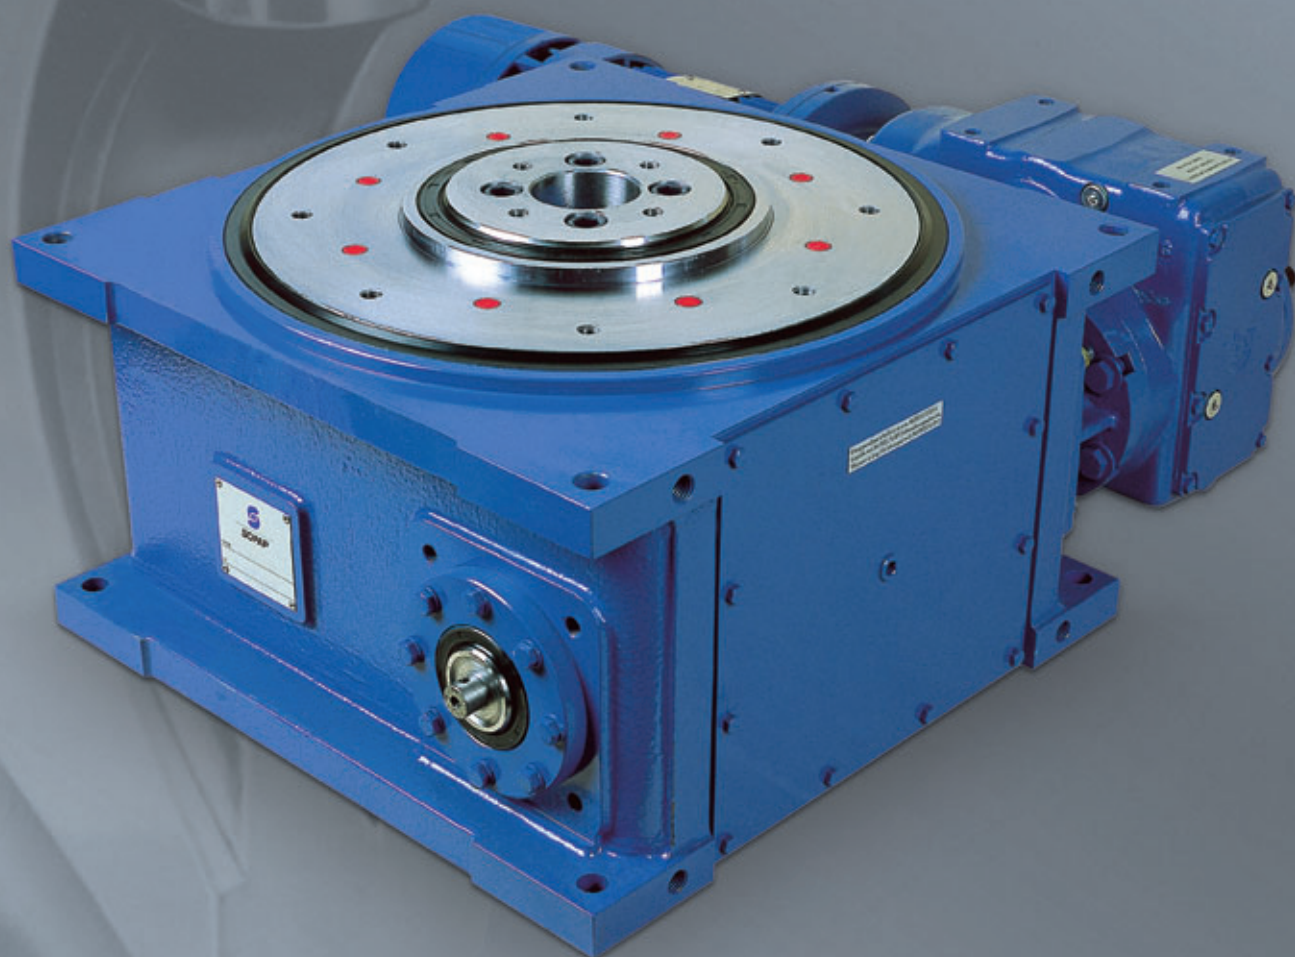

Serie TS

SOPAP

Tsa 580

TSa 580

* Dimensions depending on fitted motorisation.

3 years warranty on standard products.

Technical Characteristics

- ① Rotating
- ② 8 x M12 x 20 on Ø340
Positioning of an indexing station
- ③ Possible pinning on Ø340 max. depth 20
Undertaken by customer
- ④ Fix
- ⑤ 4 x M12 x 20 on Ø110
Fix
- ⑥ 4 x M16 x 35
Face C
- ⑦ 4 x Ø17.5
Faces A and B
- ⑧ Reducer
- ⑨ Multi-tracks control unit,
mountable either on face F,
or reducer's side
- ⑩ Brake-motor
- ⑪ Space for disassembly
- ⑫ Access zone for followers' maintenance

Repeatability	$\pm 0,01$ mm on $R_s = 145$ mm
Indexing accuracy	$\pm 0,02$ mm on $R_s = 145$ mm
Maxi allowable axial load ABA	30 000 N
Maxi allowable tilting torque KMA	3 000 Nm
Maxi allowable radial load RBA	20 000 N
Weight with motorisation	~ 290 kg