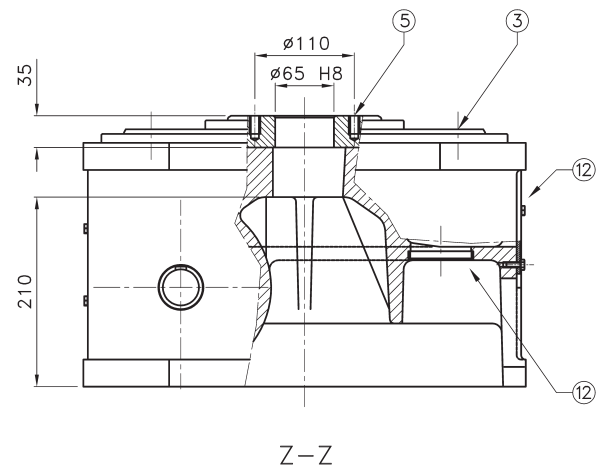

Serie TS

SOPAP

Tsa 580

TSa 580

* Dimensions depending on fitted motorisation.

3 years warranty on standard products.

Technical Characteristics

- ① Rotating
- ② 8 x M12 x 20 on Ø340
Positioning of an indexing station
- ③ Possible pinning on Ø340 max. depth 20
Undertaken by customer
- ④ Fix
- ⑤ 4 x M12 x 20 on Ø110
Fix
- ⑥ 4 x M16 x 35
Face C
- ⑦ 4 x Ø17.5
Faces A and B
- ⑧ Reducer
- ⑨ Multi-tracks control unit,
mountable either on face F,
or reducer's side
- ⑩ Brake-motor
- ⑪ Space for disassembly
- ⑫ Access zone for followers' maintenance

Repeatability	$\pm 0,01$ mm on $R_s = 145$ mm
Indexing accuracy	$\pm 0,02$ mm on $R_s = 145$ mm
Maxi allowable axial load ABA	30 000 N
Maxi allowable tilting torque KMA	3 000 Nm
Maxi allowable radial load RBA	20 000 N
Weight with motorisation	~ 290 kg